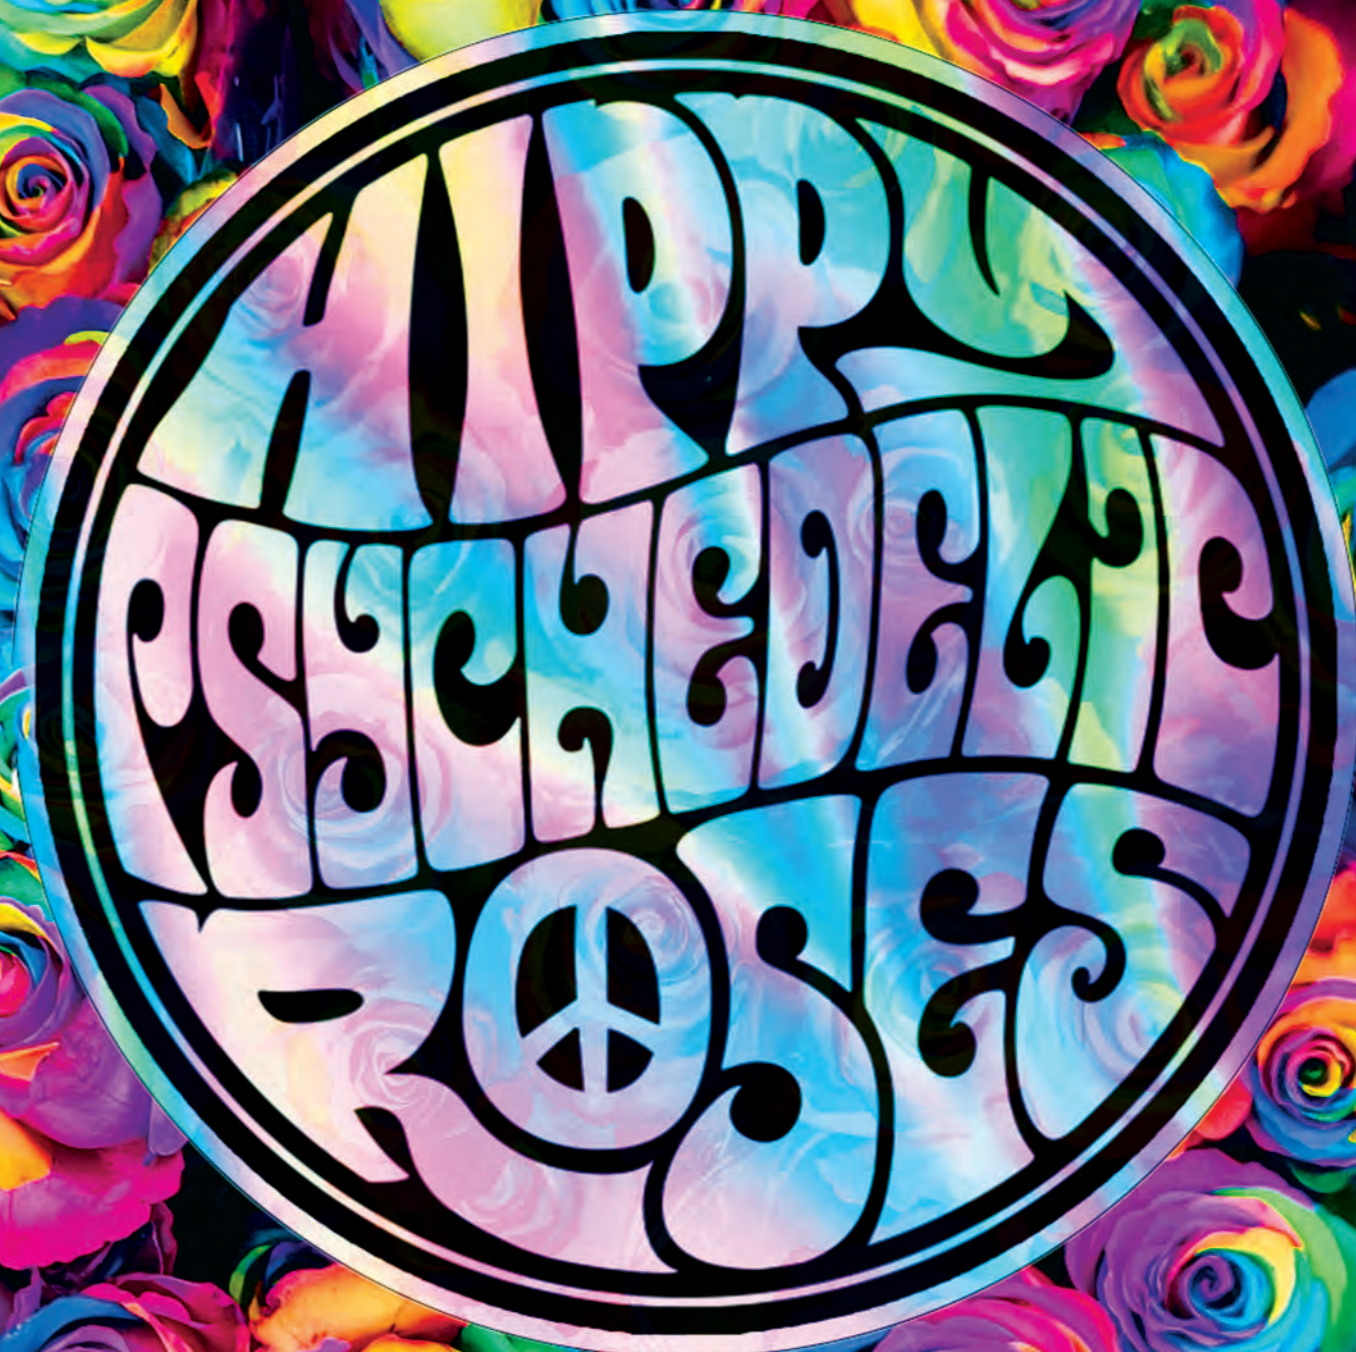

HIPPY PSYCHEDELIC ROSES

Floral possibilities are endless with Hippy Psychedelic Roses. Our line of color-enhanced roses are designed by our talented farm team in-house, and our product line is ever-growing with over 200 different varieties. Color-enhanced flowers are taking the industry to creative heights, pushing the boundaries in regards to color theory and self-expression for life's most cherished floral moments. Explore the invigorating effects of color-enhanced Hippy Psychedelic Roses.

Custom colors/varieties are available upon request.

Learn more at
[JetFreshFlowers.com/Hippy-Psychedelic-Roses/](https://www.jetfreshflowers.com/Hippy-Psychedelic-Roses/)